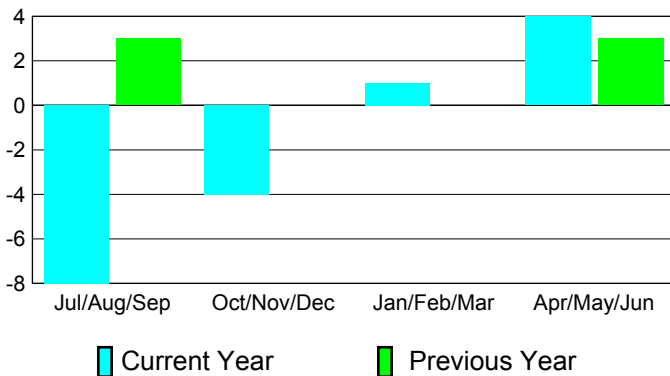

2010-2011 GMT Reports for District (or Undistricted) **District 322 B2**

GMT: SANGEETA JATIA

Location: INDIA

GMT CA: 6

CLUBS

Club Results
2010-2011

Clubs
2009-2010

Month	New Club Goal	Actual New Clubs	Actual Dropped Clubs	Gain/Loss of Clubs	Gain/Loss of Clubs
Jul/Aug/Sep	2	1	-9	-8	3
Oct/Nov/Dec	0	1	-5	-4	0
Jan/Feb/Mar	2	0	1	1	0
Apr/May/Jun	2	4	0	4	3
Totals	6	6	-13	-7	6

Club Results 2010-2011

Goal, New, Dropped, Gain/Loss

Comparison of Club Gain/Loss

Current Year Compared to the Previous Year

YTD Status Quo Clubs 2010-2011

Status Quo Clubs Compared to Status Quo Members

MEMBERSHIP