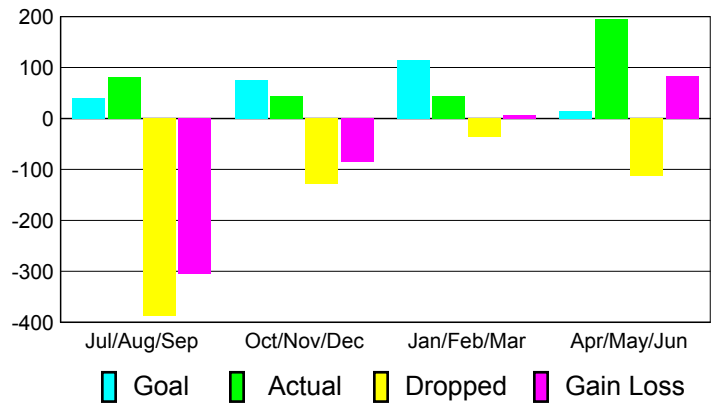

Membership Results 2010-2011

Goal, New, Dropped, Gain/Loss

Comparison of Membership Gain/Loss

Current Year Compared to the Previous Year