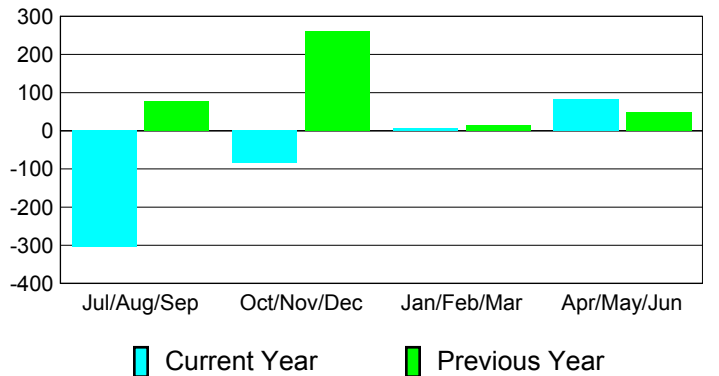

Membership Results
2010-2011

Membership
2009-2010

Month	Net Memb Goal	Actual New Memb	Actual Dropped Memb	Gain/Loss of Memb	Gain/Loss of Memb
Jul/Aug/Sep	40	82	-387	-305	77
Oct/Nov/Dec	75	43	-128	-85	261
Jan/Feb/Mar	115	43	-36	7	15
Apr/May/Jun	15	196	-113	83	47
Totals	245	364	-664	-300	400

Membership Results 2010-2011

Goal, New, Dropped, Gain/Loss

Comparison of Membership Gain/Loss

Current Year Compared to the Previous Year

Gender Comparison 2010-2011

Jul/Aug/Sep

Oct/Nov/Dec

Jan/Feb/Mar