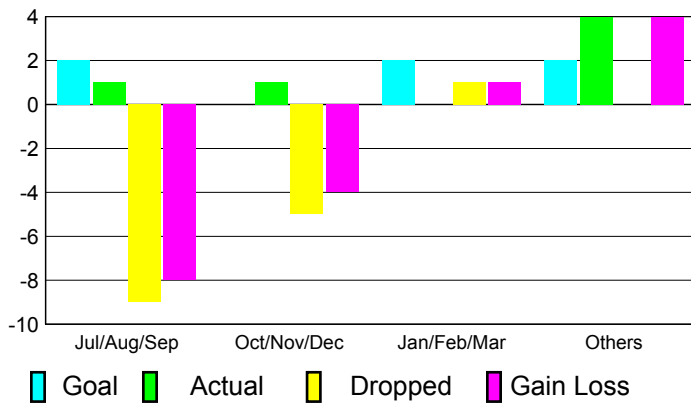

2010-2011 GMT Reports for District (or Undistricted) **District 322 B2**

GMT: SANGEETA JATIA

Location: INDIA

GMT CA: 6

CLUBS

Club Results
2010-2011

Clubs
2009-2010

Month	New Club Goal	Actual New Clubs	Actual Dropped Clubs	Gain/Loss of Clubs	Gain/Loss of Clubs
Jul/Aug/Sep	2	1	-9	-8	3
Oct/Nov/Dec	0	1	-5	-4	0
Jan/Feb/Mar	2	0	1	1	0
Apr/May/Jun	2	4	0	4	3
Totals	6	6	-13	-7	6

Club Results 2010-2011

Goal, New, Dropped, Gain/Loss

Comparison of Club Gain/Loss

Current Year Compared to the Previous Year

YTD Status Quo Clubs 2010-2011

Status Quo Clubs Compared to Status Quo Members

MEMBERSHIP

Membership Results
2010-2011

Membership
2009-2010

Month	Net Memb Goal	Actual New Memb	Actual Dropped Memb	Gain/Loss of Memb	Gain/Loss of Memb
Jul/Aug/Sep	40	82	-387	-305	77
Oct/Nov/Dec	75	43	-128	-85	261
Jan/Feb/Mar	115	43	-36	7	15
Apr/May/Jun	15	196	-113	83	47
Totals	245	364	-664	-300	400